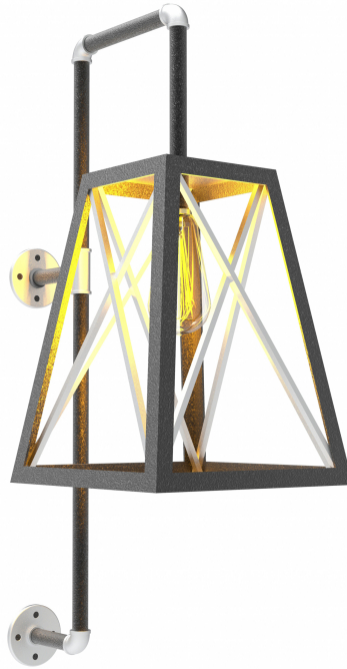

## **CW6146 | WALL SCONCE MINIMUM - 12 PIECES**

Dimensions: 7"W x 12"D x 20"H  
Finish: Black Powder Coat & Silver Powder Coat  
Shade Dimensions: 7"W x 7"D x 9"H  
Switch: Hardwired  
Socket: Medium Base - Wattage: 18W LED  
Lead Time: 4-6 Weeks - Minimum Order Quantity: 12  
Optional Finishes: Mario Standard Powder Coat Finishes  
Country Of Origin: USA

## **GALLERY IMAGES**

**Mario Restaurant Lighting**

2490 Patterson Ave. SW

Roanoke, VA 24016

Phone: 800.458.1244 ~ Fax: 540.345.4813

[www.mariorestaurantlighting.com](http://www.mariorestaurantlighting.com)