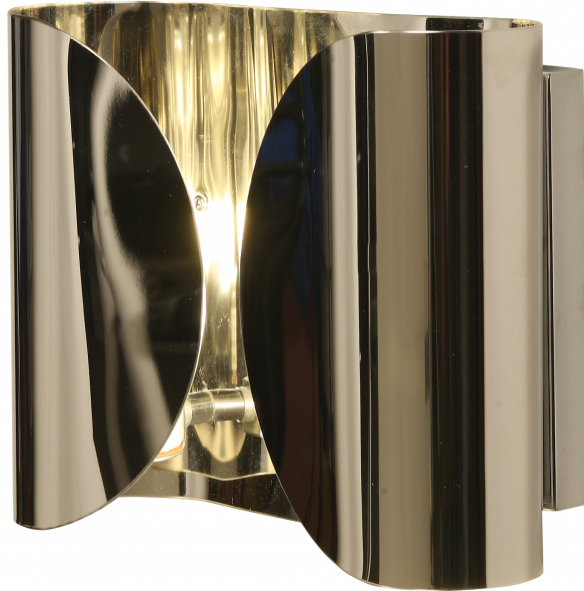

**CW4902 | WALL SCONCE  
MINIMUM - 50 PIECES**

Contemporary Wall Lamp - 8" Height  
Polished Stainless Finish  
(4x10)"T x (4x10)"B x 8"S - Polished Stainless Shade  
(2) Medium Base Socket - 2 x 10.5W LED Max.  
Hardwired  
12-14 Weeks Lead Time, Minimum Order Quantity = 50  
Available In Mario Standard Metal Finishes  
Import