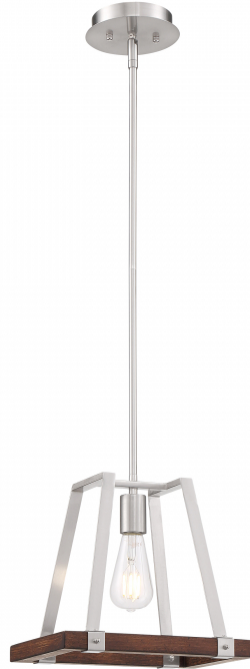

**CC6549 | 1 LIGHT PENDANT  
MINIMUM - 6 PIECES**

Dimensions: 11.5"L x 8.5"W x 10"H

Finish: Brushed Nickel & Nutmeg Wood

Switch: Hardwired

Socket: Medium Base – Wattage: 60

Lead Time: 6-8 Weeks - Minimum Order Quantity: 6

Country Of Origin: Imported