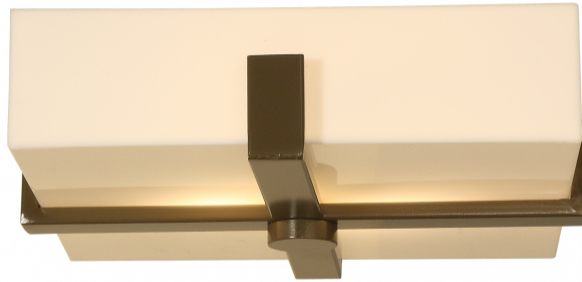

## **CC5347| CEILING FIXTURE**

[Also Available In 15" Size - CC5340](#)

Dimensions: 24"W X 24"D X 6.5"H

Finish: Medium Bronze

Shade: 23"T x 23"B x 3.75"S - White Acrylic

Socket: (2) Medium Base - Wattage: 2x13 CFL